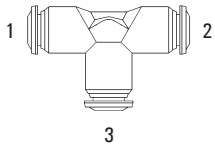

1164N

Union Tee

Reference
Weatherhead 1164

<i>Nickel Plated</i>			
Part No.	① Push-In	② Push-In	③ Push-In
1164N-02-02-02	1/8	1/8	1/8
1164N-25-25-25	5/32	5/32	5/32
1164N-04-04-04	1/4	1/4	1/4
1164N-05-05-05	5/16	5/16	5/16
1164N-06-06-06	3/8	3/8	3/8
1164N-08-08-08	1/2	1/2	1/2

1164Y

Union "Y"

Push-In
Fittings

Part No.	① Push-In	② Push-In	③ Push-In
1164Y-04-04-04	1/4	1/4	1/4

1164YN

Union "Y"

Reference
Weatherhead 1107

<i>Nickel Plated</i>			
Part No.	① Push-In	② Push-In	③ Push-In
1164YN-02-02-02	1/8	1/8	1/8
1164YN-25-25-25	5/32	5/32	5/32
1164YN-04-04-04	1/4	1/4	1/4
1164YN-05-05-05	5/16	5/16	5/16

1165

Union Elbow

Reference
Legris 3102
Parker 165PL

Part No.	① Push-In	② Push-In
1165-02-02	1/8	1/8
1165-25-25	5/32	5/32
1165-04-04	1/4	1/4
1165-06-06	3/8	3/8
1165-08-08	1/2	1/2