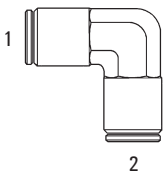

1164N

Union Tee

Reference
Weatherhead 1164

<i>Nickel Plated</i>			
Part No.	① Push-In	② Push-In	③ Push-In
1164N-02-02-02	1/8	1/8	1/8
1164N-25-25-25	5/32	5/32	5/32
1164N-04-04-04	1/4	1/4	1/4
1164N-05-05-05	5/16	5/16	5/16
1164N-06-06-06	3/8	3/8	3/8
1164N-08-08-08	1/2	1/2	1/2

1164Y

Union "Y"

Push-In
Fittings

Part No.	① Push-In	② Push-In	③ Push-In
1164Y-04-04-04	1/4	1/4	1/4

1164YN

Union "Y"

Reference
Weatherhead 1107

<i>Nickel Plated</i>			
Part No.	① Push-In	② Push-In	③ Push-In
1164YN-02-02-02	1/8	1/8	1/8
1164YN-25-25-25	5/32	5/32	5/32
1164YN-04-04-04	1/4	1/4	1/4
1164YN-05-05-05	5/16	5/16	5/16

1165

Union Elbow

Reference
Legris 3102
Parker 165PL

Part No.	① Push-In	② Push-In
1165-02-02	1/8	1/8
1165-25-25	5/32	5/32
1165-04-04	1/4	1/4
1165-06-06	3/8	3/8
1165-08-08	1/2	1/2