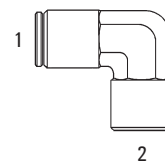

<i>Nickel Plated</i>		
Part No.	① Push-In	② Sure-Fit Swivel
1169SN-02-02-SF	1/8	1/8
1169SN-02-04-SF	1/8	1/4
1169SN-25-02-SF	5/32	1/8
1169SN-04-02-SF	1/4	1/8
1169SN-04-04-SF	1/4	1/4
1169SN-04-06-SF	1/4	3/8
1169SN-05-02-SF	5/16	1/8
1169SN-05-04-SF	5/16	1/4
1169SN-05-06-SF	5/16	3/8
1169SN-06-02-SF	3/8	1/8
1169SN-06-04-SF	3/8	1/4
1169SN-06-06-SF	3/8	3/8
1169SN-06-08-SF	3/8	1/2
1169SN-08-04-SF	1/2	1/4
1169SN-08-06-SF	1/2	3/8
1169SN-08-08-SF	1/2	1/2

1169SN-SF

Sure-Fit Male Elbow Swivel

(360° swivel)

Reference
Weatherhead 1169

Sure-Fit (4-in-1)
ONE THREAD SEALS ALL

- Pipe ports - NPT - NPTF
- Parallel ISO 7 - BSPP
- Taper ISO 7 - BSPT - PT
- Parallel ISO 228 - BSP - PF
- Seals on non-spotfaced surfaces.

Push-In Fittings

Part No.	① Push-In	② Female Pipe
1170-02-02	1/8	1/8
1170-25-02	5/32	1/8
1170-04-02	1/4	1/8
1170-04-04	1/4	1/4
1170-06-04	3/8	1/4

1170

Female Elbow

Reference
Weatherhead 1169

Part No.	① Push-In	② Male Pipe	③ Push-In
1171-04-02-04	1/4	1/8	1/4
1171-04-04-04	1/4	1/4	1/4
1171-06-02-06	3/8	1/8	3/8
1171-06-04-06	3/8	1/4	3/8
1171-06-06-06	3/8	3/8	3/8