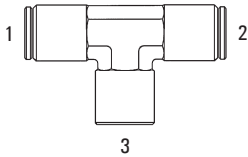

## 1172Y

**Male Pipe Swivel "Y"**  
(360° swivel)

**Reference**

Legris 3148  
Weatherhead 1108 - rigid pipe

Part No.	① Push-In	② Push-In	③ Male Pipe Swivel
1172Y-25-25-02	5/32	5/32	1/8
1172Y-04-04-04	1/4	1/4	1/4

## 1177

**Female Branch Tee**

**Reference**

Legris 3008

Part No.	① Push-In	② Push-In	③ Female Pipe
1177-04-04-02	1/4	1/4	1/8
1177-04-04-04	1/4	1/4	1/4
1177-06-06-04	3/8	3/8	1/4

## 1179

**Male Elbow**

Part No.	① Push-In	② Male Pipe
1179-04-02	1/4	1/8
1179-04-04	1/4	1/4
1179-06-02	3/8	1/8
1179-06-04	3/8	1/4
1179-06-06	3/8	3/8
1179-08-04	1/2	1/4
1179-08-08	1/2	1/2