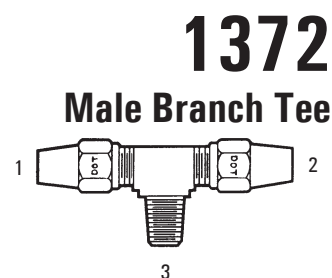

Part No.	① Air Brake	② Male Pipe	③ Air Brake
1371-06-04-06	3/8	1/4	3/8
1371-06-06-06	3/8	3/8	3/8
1371-08-06-08	1/2	3/8	1/2

Reference
SAE 120424
Parker VS271AB

Part No.	① Air Brake	② Air Brake	③ Male Pipe
1372-04-04-02	1/4	1/4	1/8
1372-04-04-04	1/4	1/4	1/4
1372-06-06-02	3/8	3/8	1/8
1372-06-06-04	3/8	3/8	1/4
1372-06-06-06	3/8	3/8	3/8
1372-08-08-06	1/2	1/2	3/8
1372-08-08-08	1/2	1/2	1/2

Reference
SAE 120425
Parker VS272AB

Part No.	① Air Brake	② Male Pipe
1379-04-02	1/4	1/8
1379-04-04	1/4	1/4
1379-06-02	3/8	1/8
1379-06-04	3/8	1/4
1379-06-06	3/8	3/8
1379-06-08	3/8	1/2
1379-08-06	1/2	3/8
1379-08-08	1/2	1/2
1379-10-08	5/8	1/2

Reference
SAE 120302
Parker VS279AB
Weatherhead 1380

D.O.T.
Air Brake