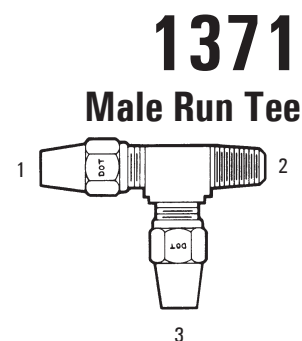

Part No.	① Air Brake	② Male Pipe	③ Air Brake
1371-06-04-06	3/8	1/4	3/8
1371-06-06-06	3/8	3/8	3/8
1371-08-06-08	1/2	3/8	1/2

Reference
SAE 120424
Parker VS271AB

Part No.	① Air Brake	② Air Brake	③ Male Pipe
1372-04-04-02	1/4	1/4	1/8
1372-04-04-04	1/4	1/4	1/4
1372-06-06-02	3/8	3/8	1/8
1372-06-06-04	3/8	3/8	1/4
1372-06-06-06	3/8	3/8	3/8
1372-08-08-06	1/2	1/2	3/8
1372-08-08-08	1/2	1/2	1/2

Reference
SAE 120425
Parker VS272AB

Part No.	① Air Brake	② Male Pipe
1379-04-02	1/4	1/8
1379-04-04	1/4	1/4
1379-06-02	3/8	1/8
1379-06-04	3/8	1/4
1379-06-06	3/8	3/8
1379-06-08	3/8	1/2
1379-08-06	1/2	3/8
1379-08-08	1/2	1/2
1379-10-08	5/8	1/2

Reference
SAE 120302
Parker VS279AB
Weatherhead 1380

D.O.T.
Air Brake