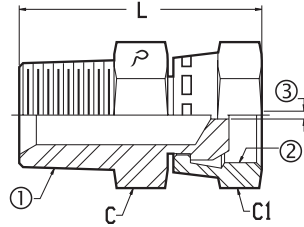

SAE 140130

1404R

Restrictor MP x NPSM Adapter

Female Pipe Swivels (NPSM)

1404R-①-②-③ ①-MP ②-FPX ③-Orifice	① Male NPTF	② Female NPSM Swivel	③ Orifice	C Body Hex	C1 Nut Hex	L (Ref. *) Length	Operating Pressure
1404R-02-02-.000	1/8 - 27	1/8 - 27	Blank	9/16	9/16	1.04	5,000
1404R-02-02-.032	1/8 - 27	1/8 - 27	1/32	9/16	9/16	1.04	5,000
1404R-02-02-.062	1/8 - 27	1/8 - 27	1/16	9/16	9/16	1.04	5,000
1404R-04-04-.000	1/4 - 18	1/4 - 18	Blank	11/16	11/16	1.49	5,000
1404R-04-04-.032	1/4 - 18	1/4 - 18	1/32	11/16	11/16	1.49	5,000
1404R-04-04-.062	1/4 - 18	1/4 - 18	1/16	11/16	11/16	1.49	5,000
1404R-06-06-.000	3/8 - 18	3/8 - 18	Blank	7/8	7/8	1.60	4,000
1404R-06-06-.032	3/8 - 18	3/8 - 18	1/32	7/8	7/8	1.60	4,000
1404R-06-06-.062	3/8 - 18	3/8 - 18	1/16	7/8	7/8	1.60	4,000
1404R-06-08-.000	3/8 - 18	1/2 - 14	Blank	7/8	1"	1.66	3,500
1404R-06-08-.032	3/8 - 18	1/2 - 14	1/32	7/8	1"	1.66	3,500
1404R-06-08-.062	3/8 - 18	1/2 - 14	1/16	7/8	1"	1.66	3,500
1404R-08-08-.000	1/2 - 14	1/2 - 14	Blank	1"	1"	1.92	3,500
1404R-08-08-.032	1/2 - 14	1/2 - 14	1/32	1"	1"	1.92	3,500
1404R-08-08-.062	1/2 - 14	1/2 - 14	1/16	1"	1"	1.92	3,500
1404R-12-12-.000	3/4 - 14	3/4 - 14	Blank	1 1/4	1 1/4	2.08	2,200
1404R-12-12-.032	3/4 - 14	3/4 - 14	1/32	1 1/4	1 1/4	2.08	2,200
1404R-12-12-.062	3/4 - 14	3/4 - 14	1/16	1 1/4	1 1/4	2.08	2,200

*Reference length only

4:1 Safety Factor

③ We can also drill the blank restrictor (.000) to your specifications.

③ More **RESTRICTOR** fittings

1404R (pg. 43)	6400R (pg. 134)
1501R (pg. 47)	6801R (pg. 157)
2404R (pg. 70)	6900R (pg. 167)
2406R (pg. 73)	6901R (pg. 169)
5405R (pg. 114)	6902R (pg. 171)