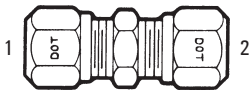

1460

Air Brake Sleeve

(use w/ #1461)

Reference
SAE 100115
Parker 60NTA

| Part No. | Air Brake Size |
|----------|----------------|
| 1460-04 | 1/4 |
| 1460-06 | 3/8 |
| 1460-08 | 1/2 |
| 1460-10 | 5/8 |
| 1460-12 | 3/4 |

1461

Air Brake Nut

(use w/ #1460)

Reference
SAE 100110
Parker 61NTA

| Part No. | Air Brake Size |
|----------|----------------|
| 1461-04 | 1/4 |
| 1461-06 | 3/8 |
| 1461-08 | 1/2 |
| 1461-10 | 5/8 |
| 1461-12 | 3/4 |

D.O.T.
Air Brake

1462

Air Brake Nut

Reference
SAE 100110
Parker 61NTA

| Part No. | ① Air Brake | ② Air Brake |
|------------|----------------|----------------|
| 1462-04-04 | 1/4 | 1/4 |
| 1462-06-06 | 3/8 | 3/8 |
| 1462-08-08 | 1/2 | 1/2 |
| 1462-10-10 | 5/8 | 5/8 |
| 1462-12-12 | 3/4 | 3/4 |