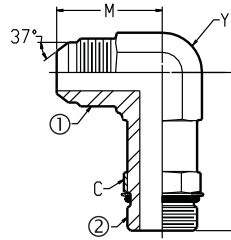

**SAE 071620**

Ref. Aeroquip 206209  
 Ref. Parker CC50X  
 Ref. Weatherhead C5515LL

**6801LL**  
**Straight Thread Elbow**  
**Double Long**

6801LL-①-② ①-MJ ②-MB	Tube O.D.	① Male JIC	② Male ORB	C Nut Hex	M Length	N Length	Y Flats	Operating Pressure
6801LL-02-02-4	1/8	5/16 - 24	5/16 - 24	7/16	0.77	1.47	7/16	5,000
6801LL-03-03-4	3/16	3/8 - 24	3/8 - 24	1/2	0.83	1.53	7/16	5,000
6801LL-04-04-4	1/4	7/16 - 20	7/16 - 20	9/16	0.89	1.73	7/16	6,000
6801LL-05-05-4	5/16	1/2 - 20	1/2 - 20	5/8	0.95	1.86	9/16	6,000
6801LL-06-06-4	3/8	9/16 - 18	9/16 - 18	11/16	1.06	2.08	9/16	6,000
6801LL-08-08-4	1/2	3/4 - 16	3/4 - 16	7/8	1.25	2.48	3/4	6,000
6801LL-06-08-4	3/8	9/16 - 18	3/4 - 16	7/8	1.14	2.48	3/4	6,000
6801LL-08-10-4	1/2	3/4 - 16	7/8 - 14	1"	1.38	2.89	7/8	5,000
6801LL-10-10-4	5/8	7/8 - 14	7/8 - 14	1"	1.45	2.89	7/8	5,000
6801LL-12-12-4	3/4	1 1/16 - 12	1 1/16 - 12	1 1/4	1.66	3.34	1 1/16	5,000
6801LL-14-14-4	7/8	1 3/16 - 12	1 3/16 - 12	1 3/8	1.80	3.56	1 5/16	5,000
6801LL-16-16-4	1"	1 5/16 - 12	1 5/16 - 12	1 1/2	1.81	3.72	1 5/16	4,000
6801LL-20-20	1 1/4	1 5/8 - 12	1 5/8 - 12	1 7/8	2.06	4.41	1 5/8	4,000
6801LL-24-24-4	1 1/2	1 7/8 - 12	1 7/8 - 12	2 1/8	2.33	4.81	1 7/8	3,000
<b>6801LLL - Straight Thread Elbow Triple Long</b>								
6801LLL-08-08-4 ①	1/2	3/4 - 16	3/4 - 16	7/8	1.25	3.53	3/4	6,000

① SAE # 072120 Triple Long.

4:1 Safety Factor