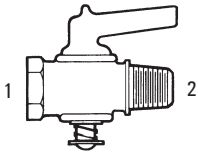

GP3200

Female Pipe x Male Pipe

Reference
Parker V402P

Part No.	① Female Pipe	② Male Pipe
GP3200-02-02	1/8	1/8
GP3200-04-04	1/4	1/4
GP3200-06-06	3/8	3/8

GP3300

Female Pipe x Female Pipe

Reference
Parker V403P

Part No.	① Female Pipe	② Female Pipe
NV3300-02-02	1/8	1/8
NV3300-04-04	1/4	1/4
NV3300-06-06	3/8	3/8
NV3300-08-08	1/2	1/2

GP3325

Male Pipe x Male Pipe

Reference
Parker V401P

Part No.	① Male Pipe	② Male Pipe
NV3300-02-02	1/8	1/8
NV3300-04-04	1/4	1/4
NV3300-06-06	3/8	3/8