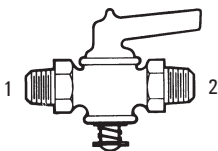

GP3200

Female Pipe x Male Pipe

Reference
Parker V402P

Part No.	① Female Pipe	② Male Pipe
GP3200-02-02	1/8	1/8
GP3200-04-04	1/4	1/4
GP3200-06-06	3/8	3/8

GP3300

Female Pipe x Female Pipe

Reference
Parker V403P

Part No.	① Female Pipe	② Female Pipe
NV3300-02-02	1/8	1/8
NV3300-04-04	1/4	1/4
NV3300-06-06	3/8	3/8
NV3300-08-08	1/2	1/2

GP3325

Male Pipe x Male Pipe

Reference
Parker V401P

Part No.	① Male Pipe	② Male Pipe
NV3300-02-02	1/8	1/8
NV3300-04-04	1/4	1/4
NV3300-06-06	3/8	3/8